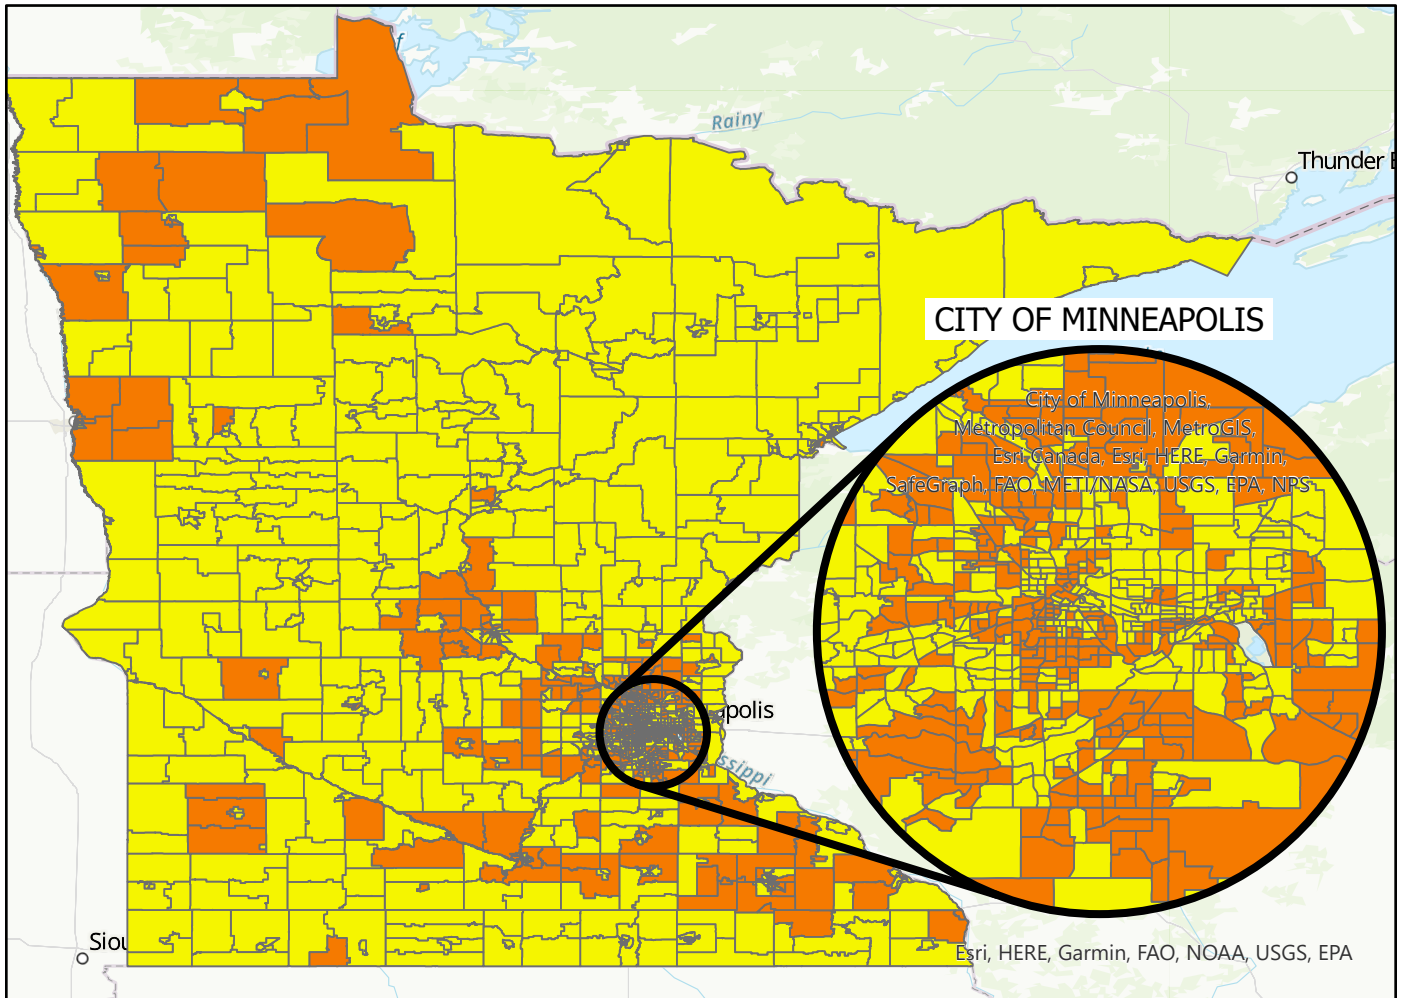

Minnesota Female Full Time Worker Estimates by Tract

Source: 2015-2019 ACS 5-Year Estimates, Table B20005

Map Author: Vishal Bakshi

Full Time Female Workers

- 0% - 40%
- 40% - 63%

The map above shows the estimated percentage of female full time workers by Minnesota Census Tract. Census Tracts are relatively permanent statistical geographical units used for the presentation of statistical data.

There is less than a 10% that chance any given geography in this map is misclassified due to sampling error.

For each individual category, there is less than a 20% chance that any given geography is misclassified due to sampling error.

(Source: New York City Department of City Planning, Population Division)